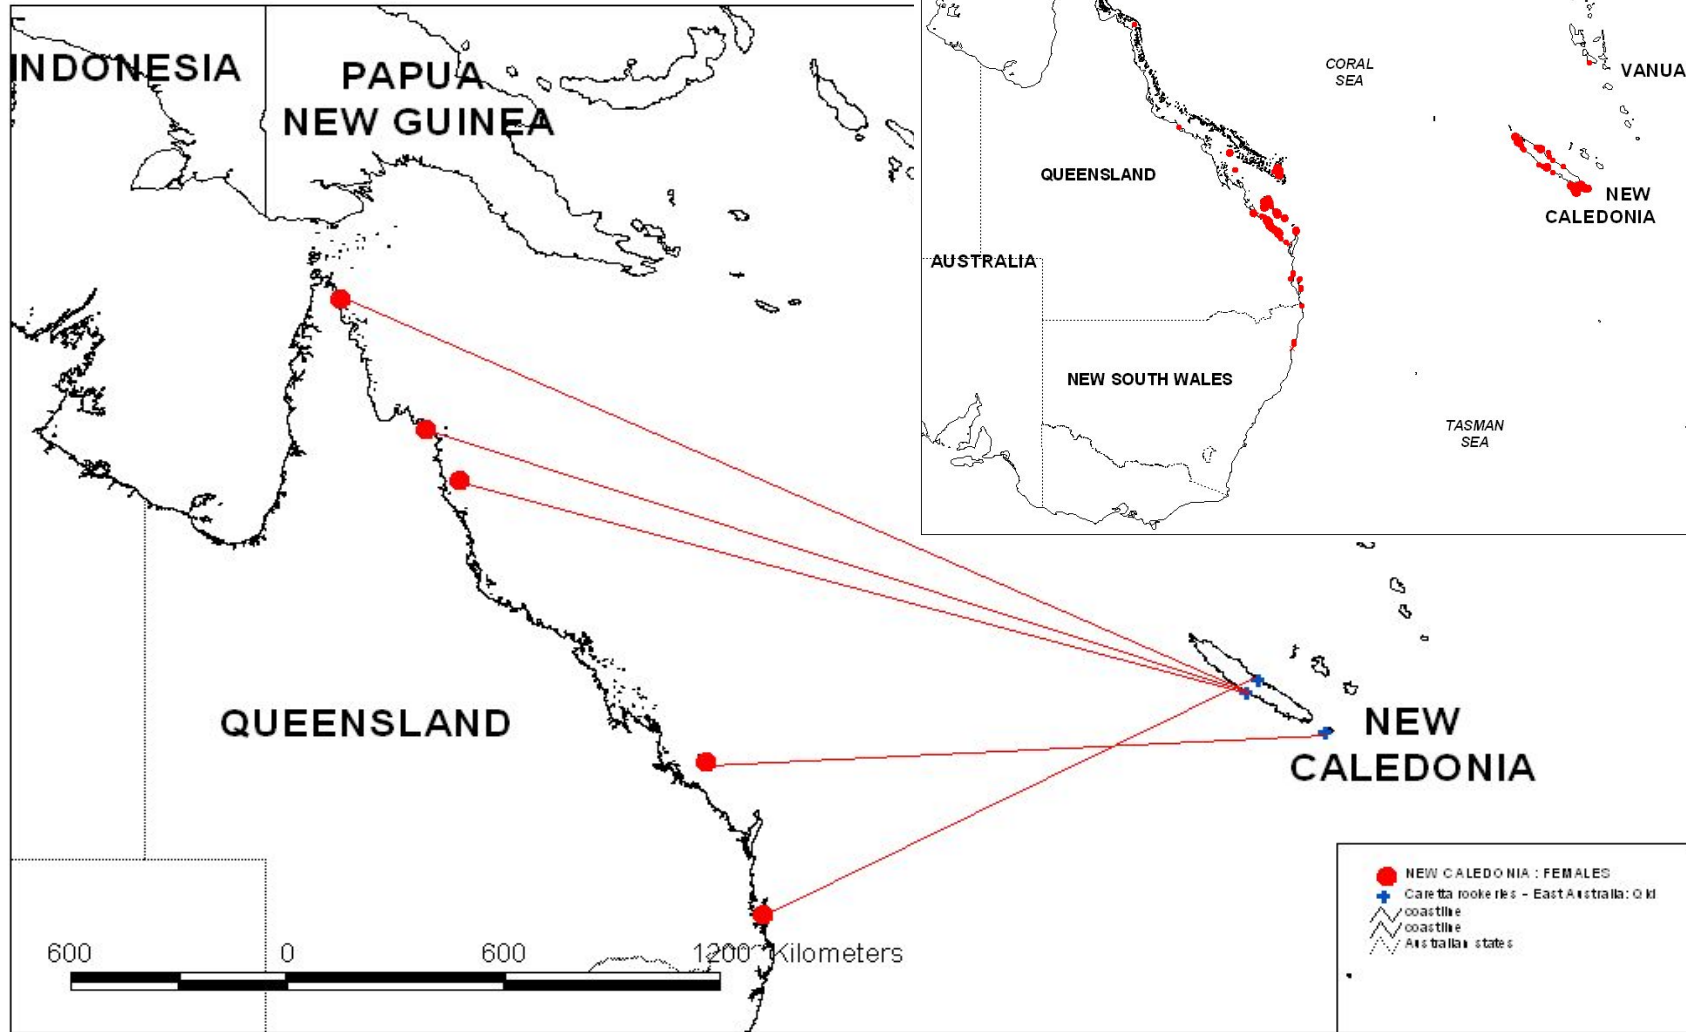

Migrations des tortues caouannes (*Caretta caretta*) nidifiant à Bourail, Nouvelle Calédonie

Colloque Groupe Tortues Marines France
8 - 11 septembre 2015

aquarium
des lagons
Nouvelle-Calédonie

Update as of 24 Apr 07:

2007 movement of post-nesting Bourail loggerhead turtle, ID 41462
 released from Roche Percee, Bourail, New Caledonia

ST-20 transmitter Duty Cycle: 6 hours on, 48 hours off Curved Carapace Length: 91.0 cm

Date Deployed: February 20, 2007 Days Transmitting: 63 days

Straight line distance traveled: 2575 km Mean Travel Speed: 1.7 km/hr

Update as of 6/26/2011:

2011 movement of post-nesting loggerhead turtle, ID 23483

Date deployed: February 6, 2012 Days transmitting: 72 days