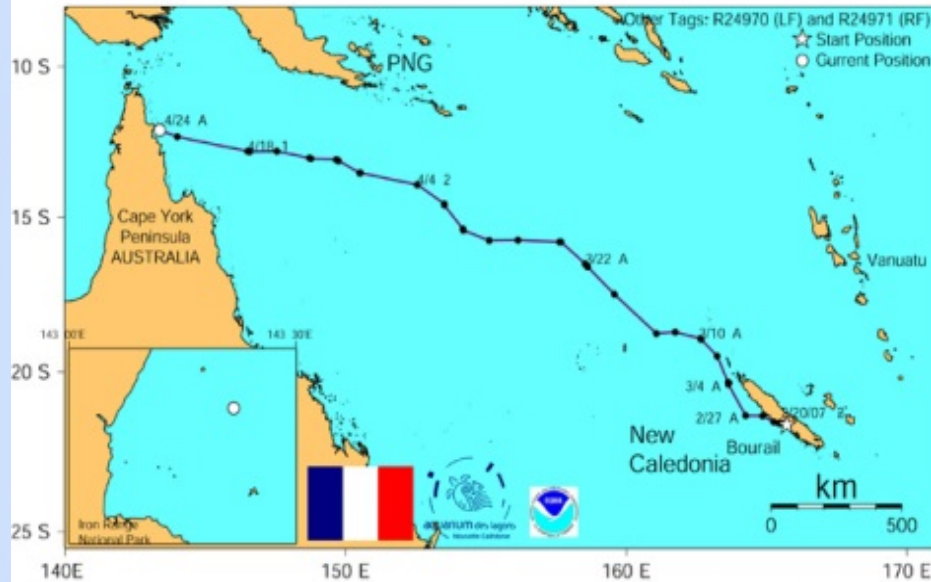

Migrations des tortues caouannes (*Caretta caretta*) nidifiant à Bourail, Nouvelle Calédonie

Colloque Groupe Tortues Marines France
8 - 11 septembre 2015

aquarium
des lagons
Nouvelle-Calédonie

Update as of 24 Apr 07:

2007 movement of post-nesting Bourail loggerhead turtle, ID 41462
 released from Roche Percee, Bourail, New Caledonia

ST-20 transmitter Duty Cycle: 6 hours on, 48 hours off Curved Carapace Length: 91.0 cm

Date Deployed: February 20, 2007 Days Transmitting: 63 days

Straight line distance traveled: 2575 km Mean Travel Speed: 1.7 km/hr

Update as of 6/26/2011:

2011 movement of post-nesting loggerhead turtle, ID 23483

TAM-4410 transmitter 6/48 CCL: 88.3 cm

Date deployed: February 3, 2011 Days transmitting: 143 days

Update as of 4/18/2012:

2012 movement of post-nesting loggerhead turtle "The Wall", ID 25312

TAM-4510 transmitter Duty cycle: 6/48 SCL: 89.4 cm